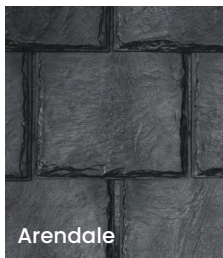

Unparalleled Performance