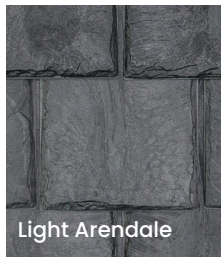

Unparalleled Performance

Atlantic

Description	Weight	Dimensions
6" Field Tile	1.4 lbs.	6" x 22"
9" Field Tile	1.8 lbs.	9" x 22"
12" Field Tile	2.7 lbs.	12" x 22"
Starter	1.6 lbs.	12" x 12"
Hip & Ridge	2.0 lbs.	5 5/8" x 6" x 16"
Solid Multi-Width Accessory	4.5 lbs.	12" x 22 7/8"
Weight Per Square		311 lbs./sq.

Aesthetics	Brava Old World Slate	Natural Slate
Authentic Look	✓	✓
1" Thickness	✓	✓
Multi-Colored Variegated	✓	Only the most expensive
Solid Accessories for Realistic Installation	✓	✓

Performance	Brava Old World Slate	Natural Slate
Fire Retardant: Class A or Class C	✓	✓
Wind Resistance: 188+ mph*	✓	✓
Impact Resistance: Class 4	✓	Varies by product
Freeze/Thaw Resistant	✓	May spall in alpine regions
Maintenance Free	✓	Requires inspection and repair throughout the life cycle
Colorfast	✓	Only some varieties
Hail Warrantied	✓	

Installation	Brava Old World Slate	Natural Slate
Lightweight	✓	
Estimated Waste Factor	Low	High; slates with hairline cracks or broken during install will be discarded
Gun Nailed in Cold Weather	✓	

*Brava tiles are tested and approved to withstand wind speeds of up to 188 mph with nails and up to 211 mph with high wind / screw installation.

Tolerances +or- 1/2". All specifications subject to change without notice.

The printed colors shown may vary from actual colors. Before making a final selection, be sure to review actual material samples and roof installations. Please contact your salesperson for further assistance.

In order to achieve certain fire and wind ratings, special installation instructions may be required. Please reference Brava Roof Tile installation manuals at www.BravaRoofTile.com for more details.