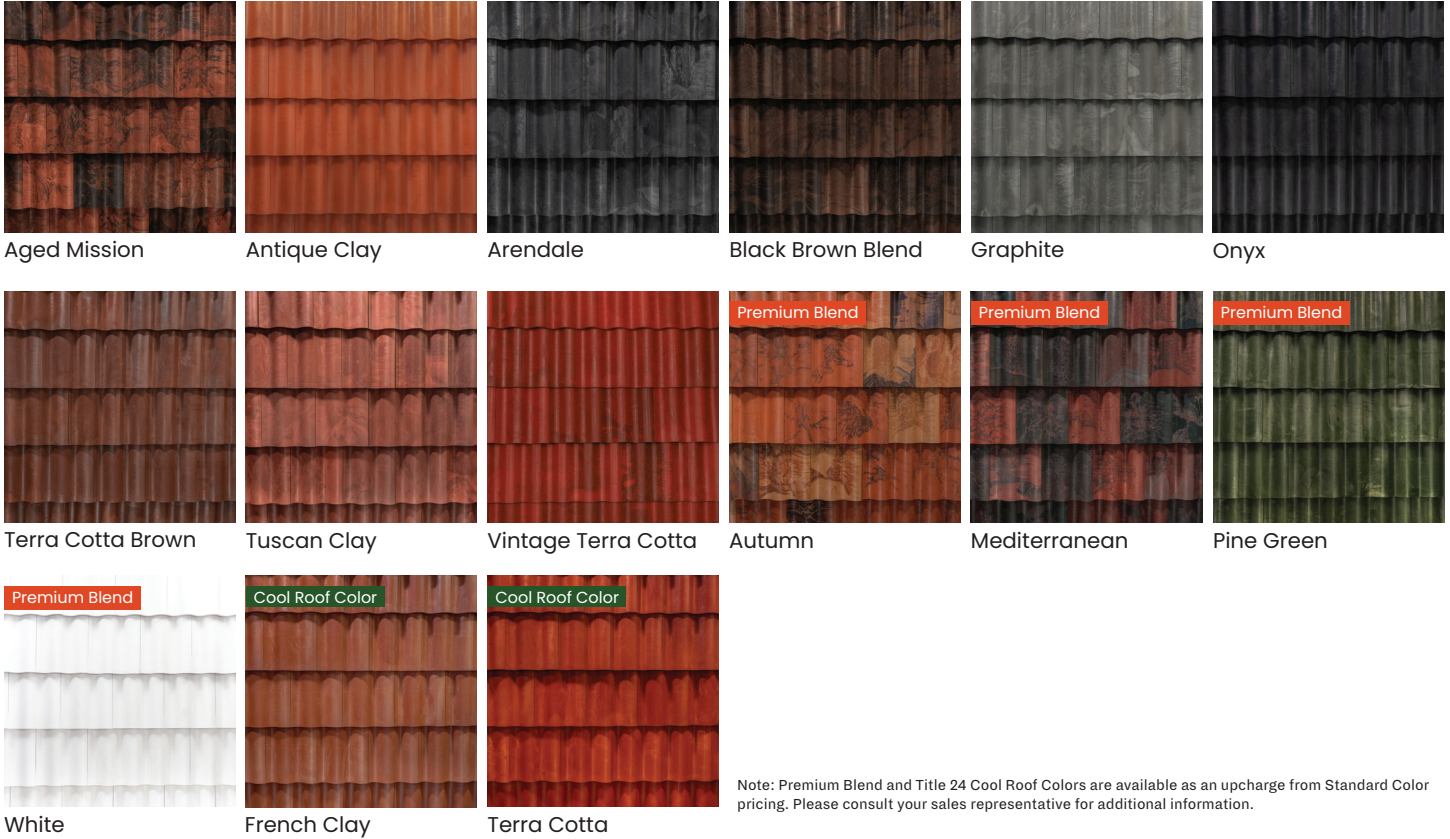

Cedar Shake Colors

Aged Cedar

Aspen

Canyon Gray

Lake Forest

Natural Cedar

Weathered

New Cedar

Graphite

Light Arendale

Onyx

Washington

European

Pine Green

Tuscan Clay

Victorian

White

Spanish Barrel Colors

Legacy Colors Still Available

Below are select colors available for a limited time only from Brava's 2023 standard color line. Although these colors are available for a limited time only, special requests can be made for consideration of production for your roofing project or HOA community.

Cedar Shake

Arendale Light Arendale Onyx

Slate Tile

Welsh

Spanish Barrel

Antigua French Clay Terra Cotta

The printed colors shown may vary from actual colors. Before making a final selection, be sure to review actual material samples and roof installations. Please contact your salesperson for further assistance.