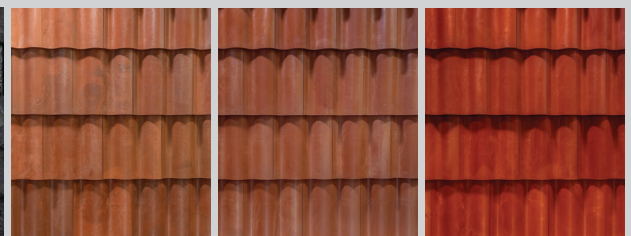

White

Spanish Barrel Colors

Legacy Colors Still Available

Below are select colors available for a limited time only from Brava's 2023 standard color line. Although these colors are available for a limited time only, special requests can be made for consideration of production for your roofing project or HOA community.

Cedar Shake

Arendale Light Arendale Onyx

Slate Tile

Welsh

Spanish Barrel

Antigua French Clay Terra Cotta

The printed colors shown may vary from actual colors. Before making a final selection, be sure to review actual material samples and roof installations. Please contact your salesperson for further assistance.