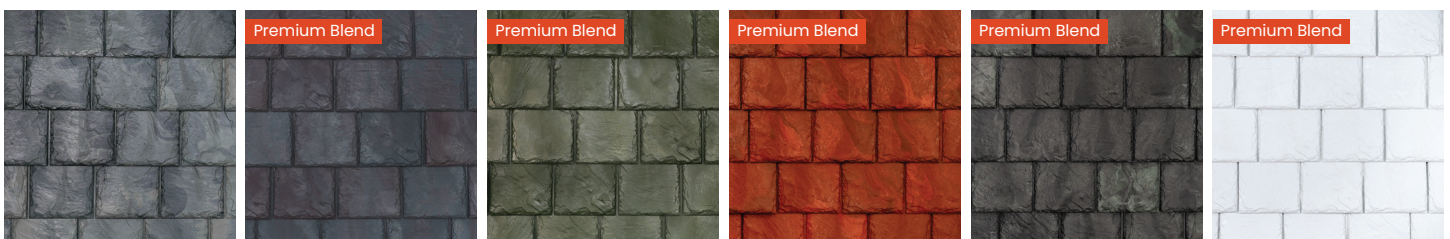

Cedar Shake Colors

Aged Cedar

Aspen

Canyon Gray

Lake Forest

Natural Cedar

Weathered

New Cedar

Sierra

White

Driftwood

Woodland

Slate Tile Colors

Arendale

Atlantic

Cottage

Graphite

Light Arendale

Onyx

Washington

European

Pine Green

Tuscan Clay

Victorian

White

Spanish Barrel Colors

Legacy Colors Still Available

Below are select colors available for a limited time only from Brava's 2023 standard color line. Although these colors are available for a limited time only, special requests can be made for consideration of production for your roofing project or HOA community.